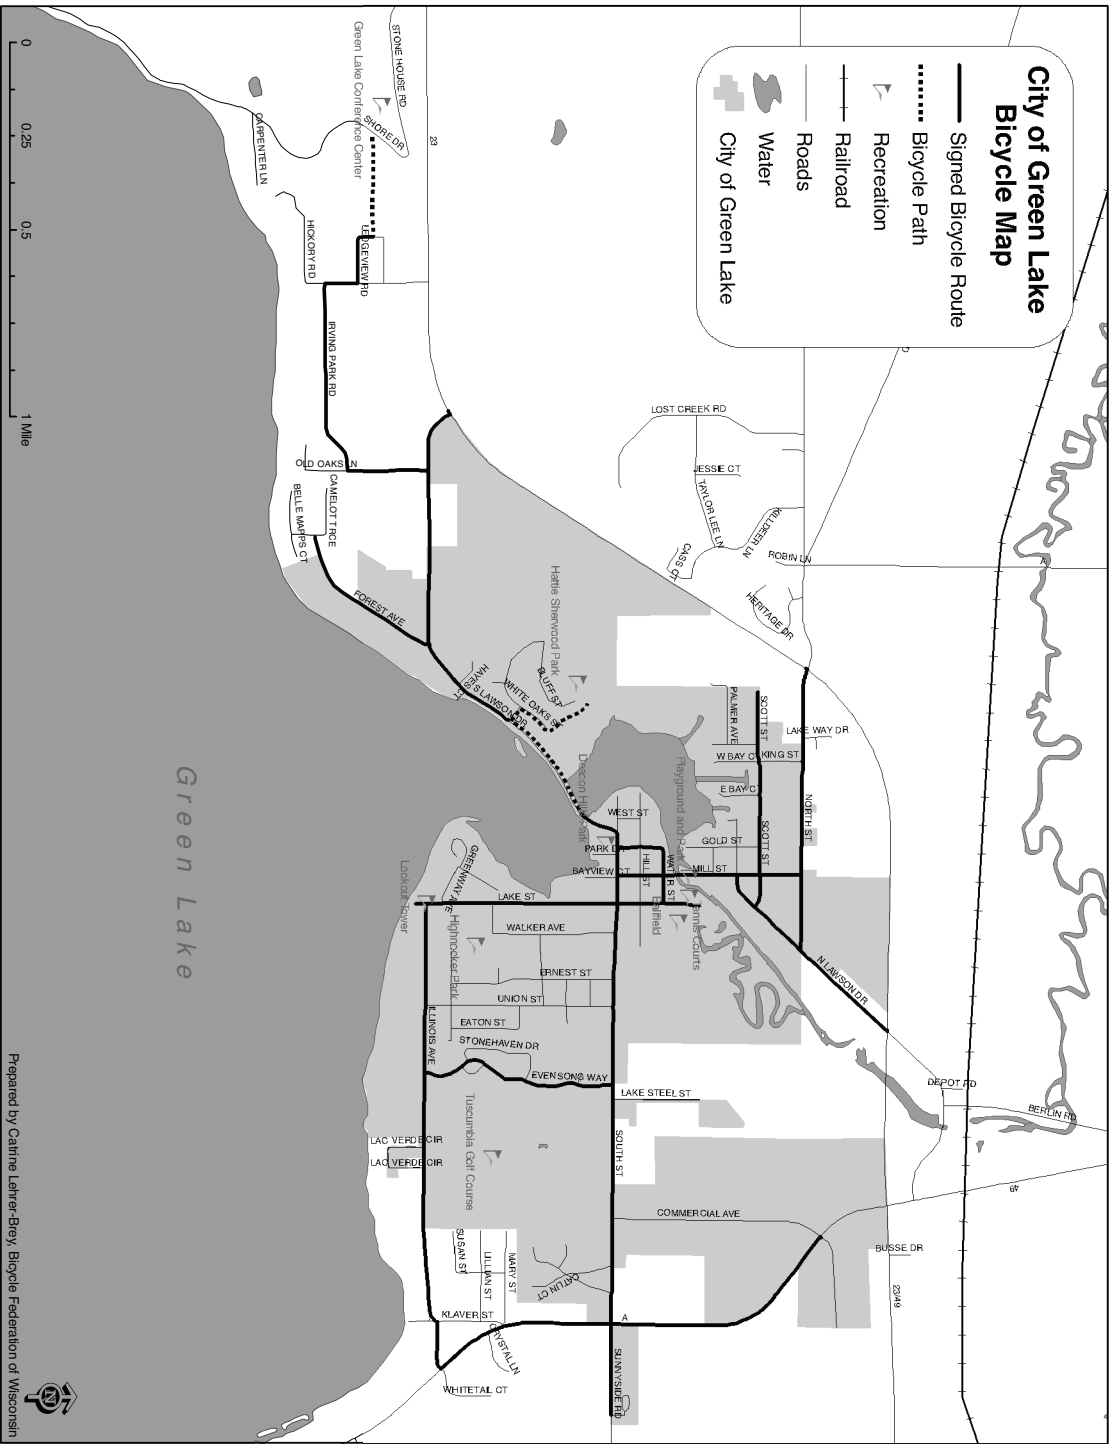

GREEN LAKE, WISCONSIN • CITY ROUTE

Ride at your own risk. The City of Green Lake, Green Lake County, Green Lake Area Chamber of Commerce and Landowners are NOT responsible or liable.

Prepared by Cathrine Lehner-Brey, Bicycle Federation of Wisconsin

800-253-7354

www.visitgreenlake.com

GREEN LAKE, WISCONSIN
BICYCLE ROUTE
MAP