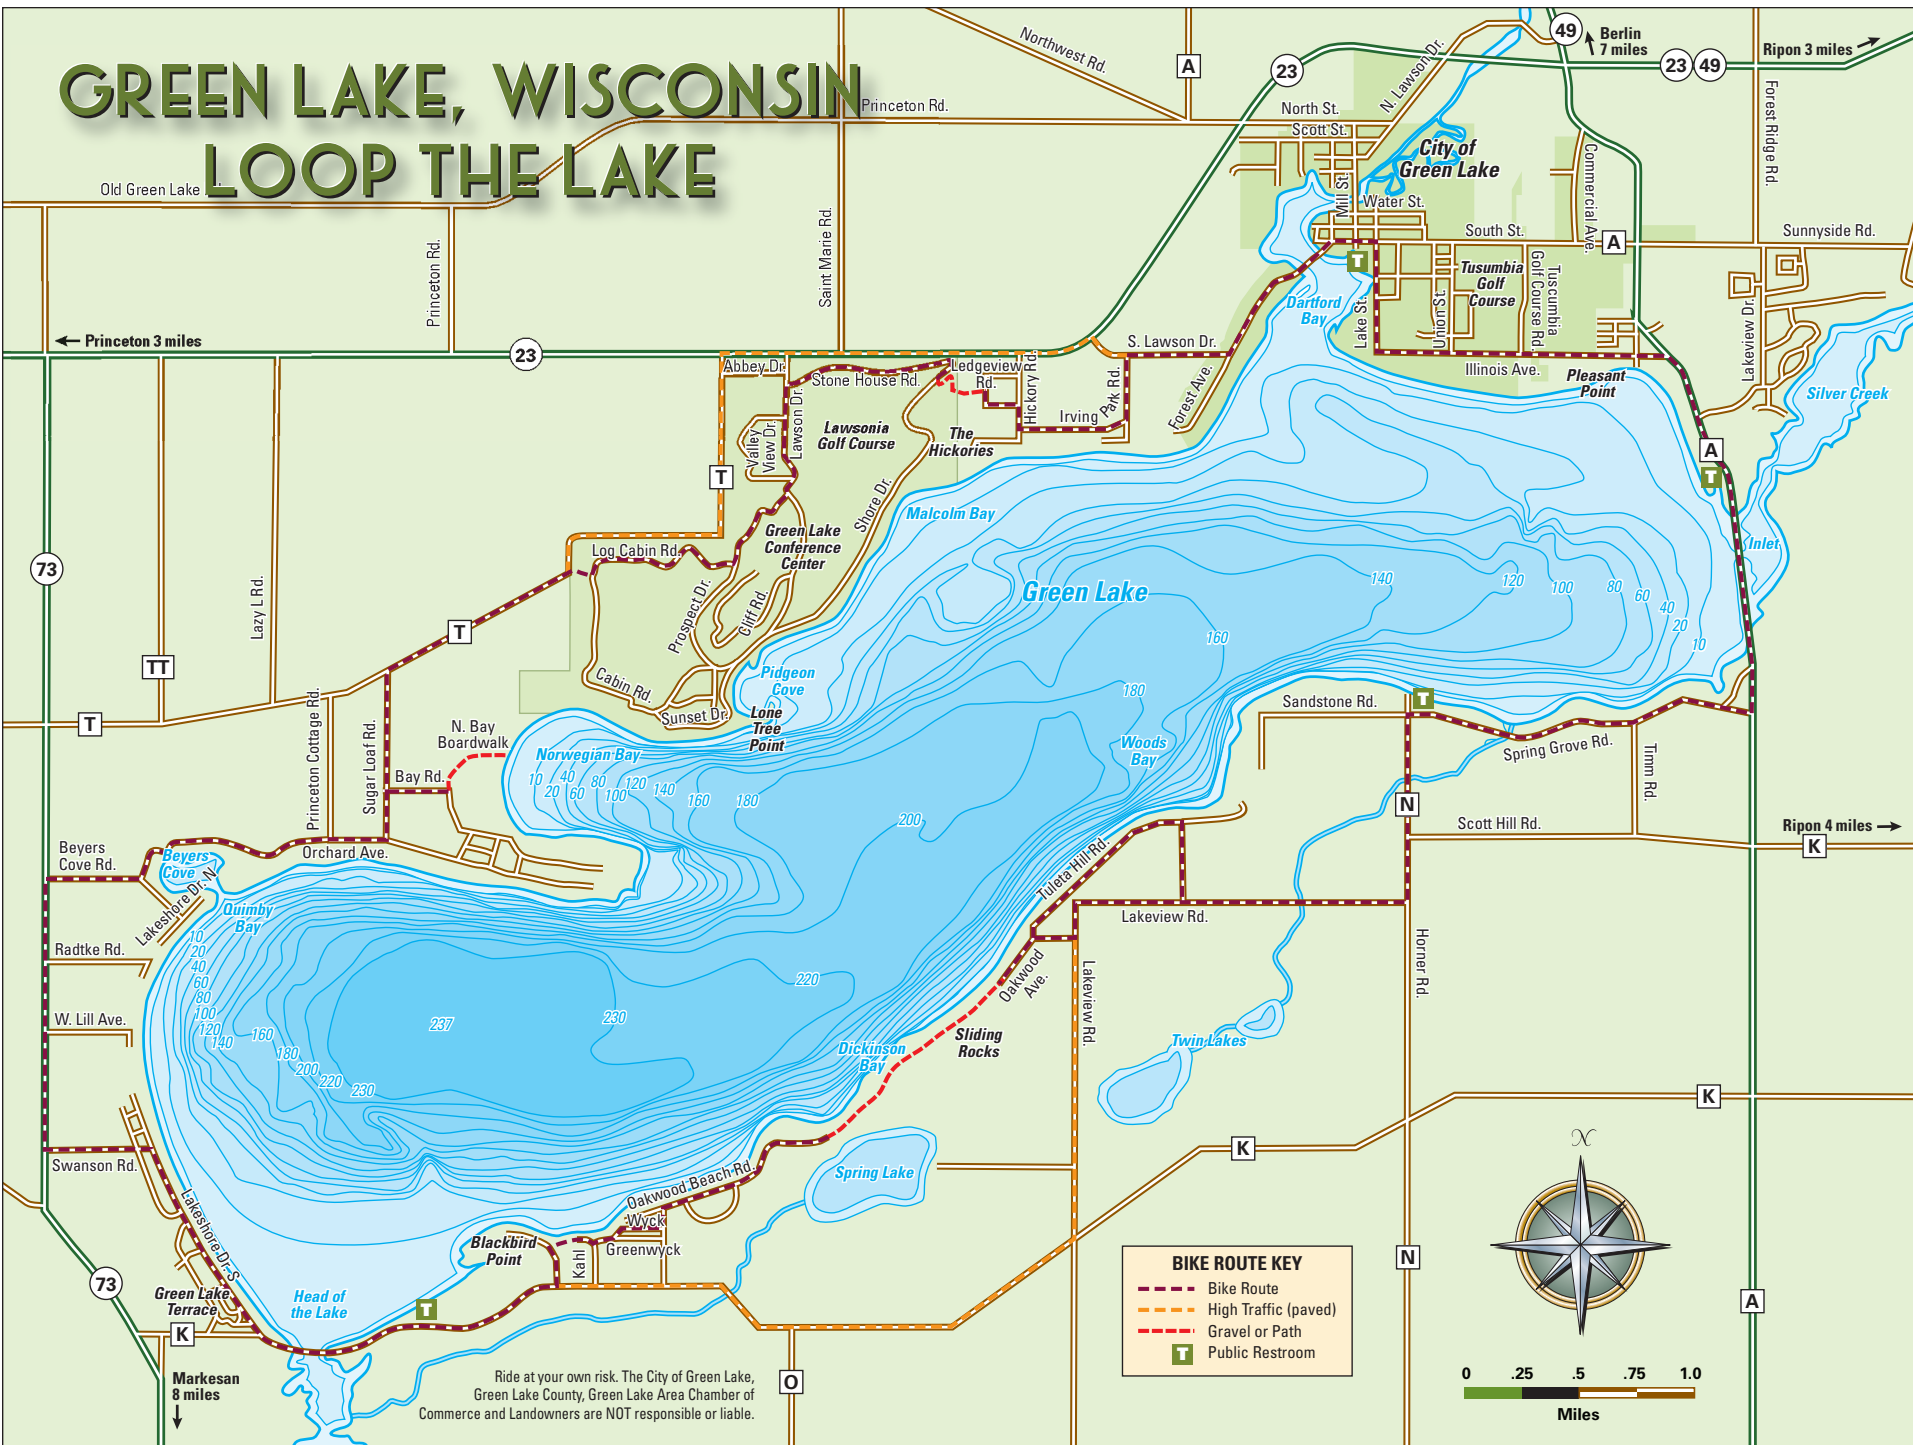

GREEN LAKE, WISCONSIN LOOP THE LAKE

BIKE ROUTE KEY

- Bike Route
- High Traffic (paved)
- Gravel or Path
- T Public Restroom

Ride at your own risk. The City of Green Lake, Green Lake County, Green Lake Area Chamber of Commerce and Landowners are NOT responsible or liable.

← Princeton 3 miles

Ripon 4 miles →

49 Berlin 7 miles

Ripon 3 miles →

Old Green Lake

City of Green Lake

Tusumbia Golf Course

Lawsonsia Golf Course

Green Lake

Beyers Cove

Quimby Bay

Lakeshore Dr. N

W. Lill Ave.

Swanson Rd.

Lakeshore Dr. S

Green Lake Terrace

Markesan 8 miles

Head of the Lake

Blackbird Point

Wyck

Oakwood Beach Rd.

Dickinson Bay

Sliding Rocks

Oakwood Ave.